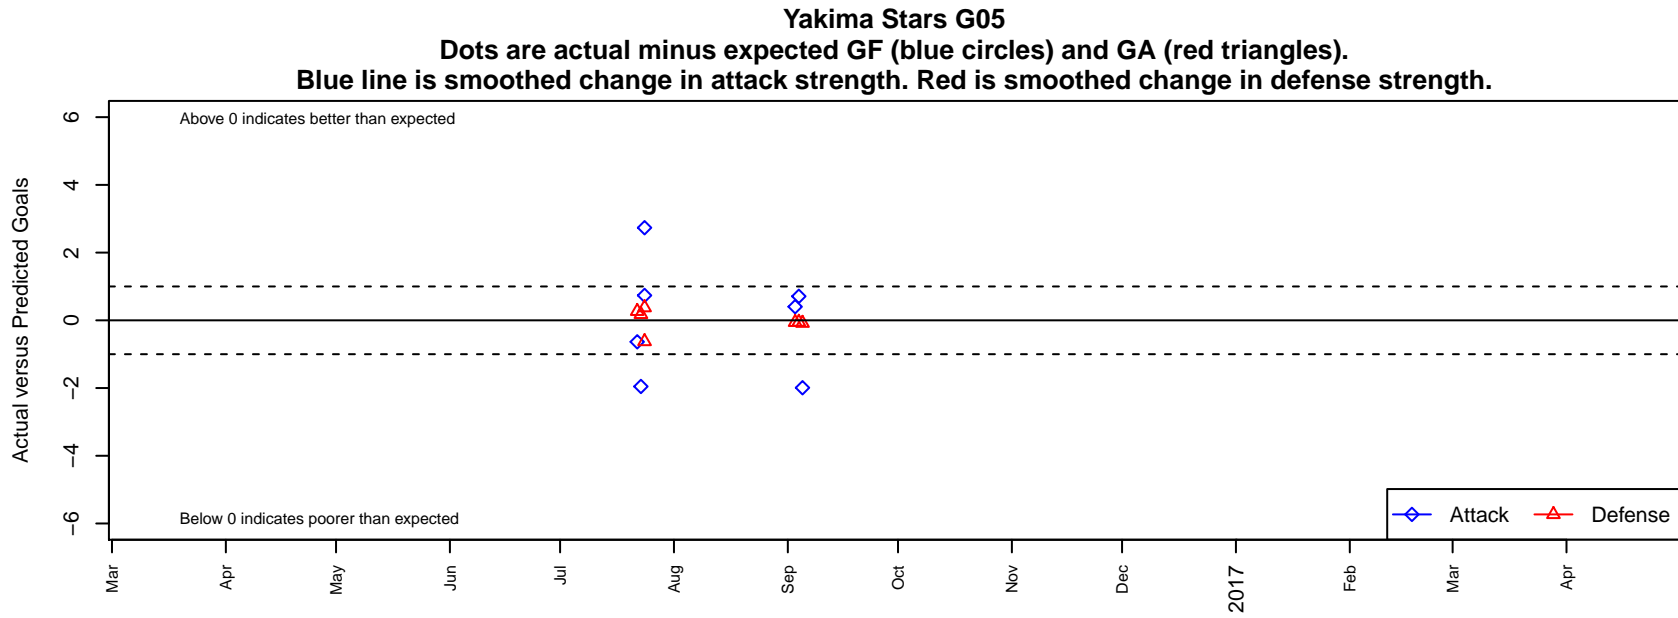

# Yakima Stars G05

Yakima, WA  
 G05 total strength=930  
 attack=1.12 defense=2.2

alt names used:  
 Yakima Stars  
 Yakima Stars  
 YAKIMA STARS (WA)

Venues played:  
 2016 Sounders FC Cup GU12 Silver  
 2016 Labor Day Cup GU12 Gold